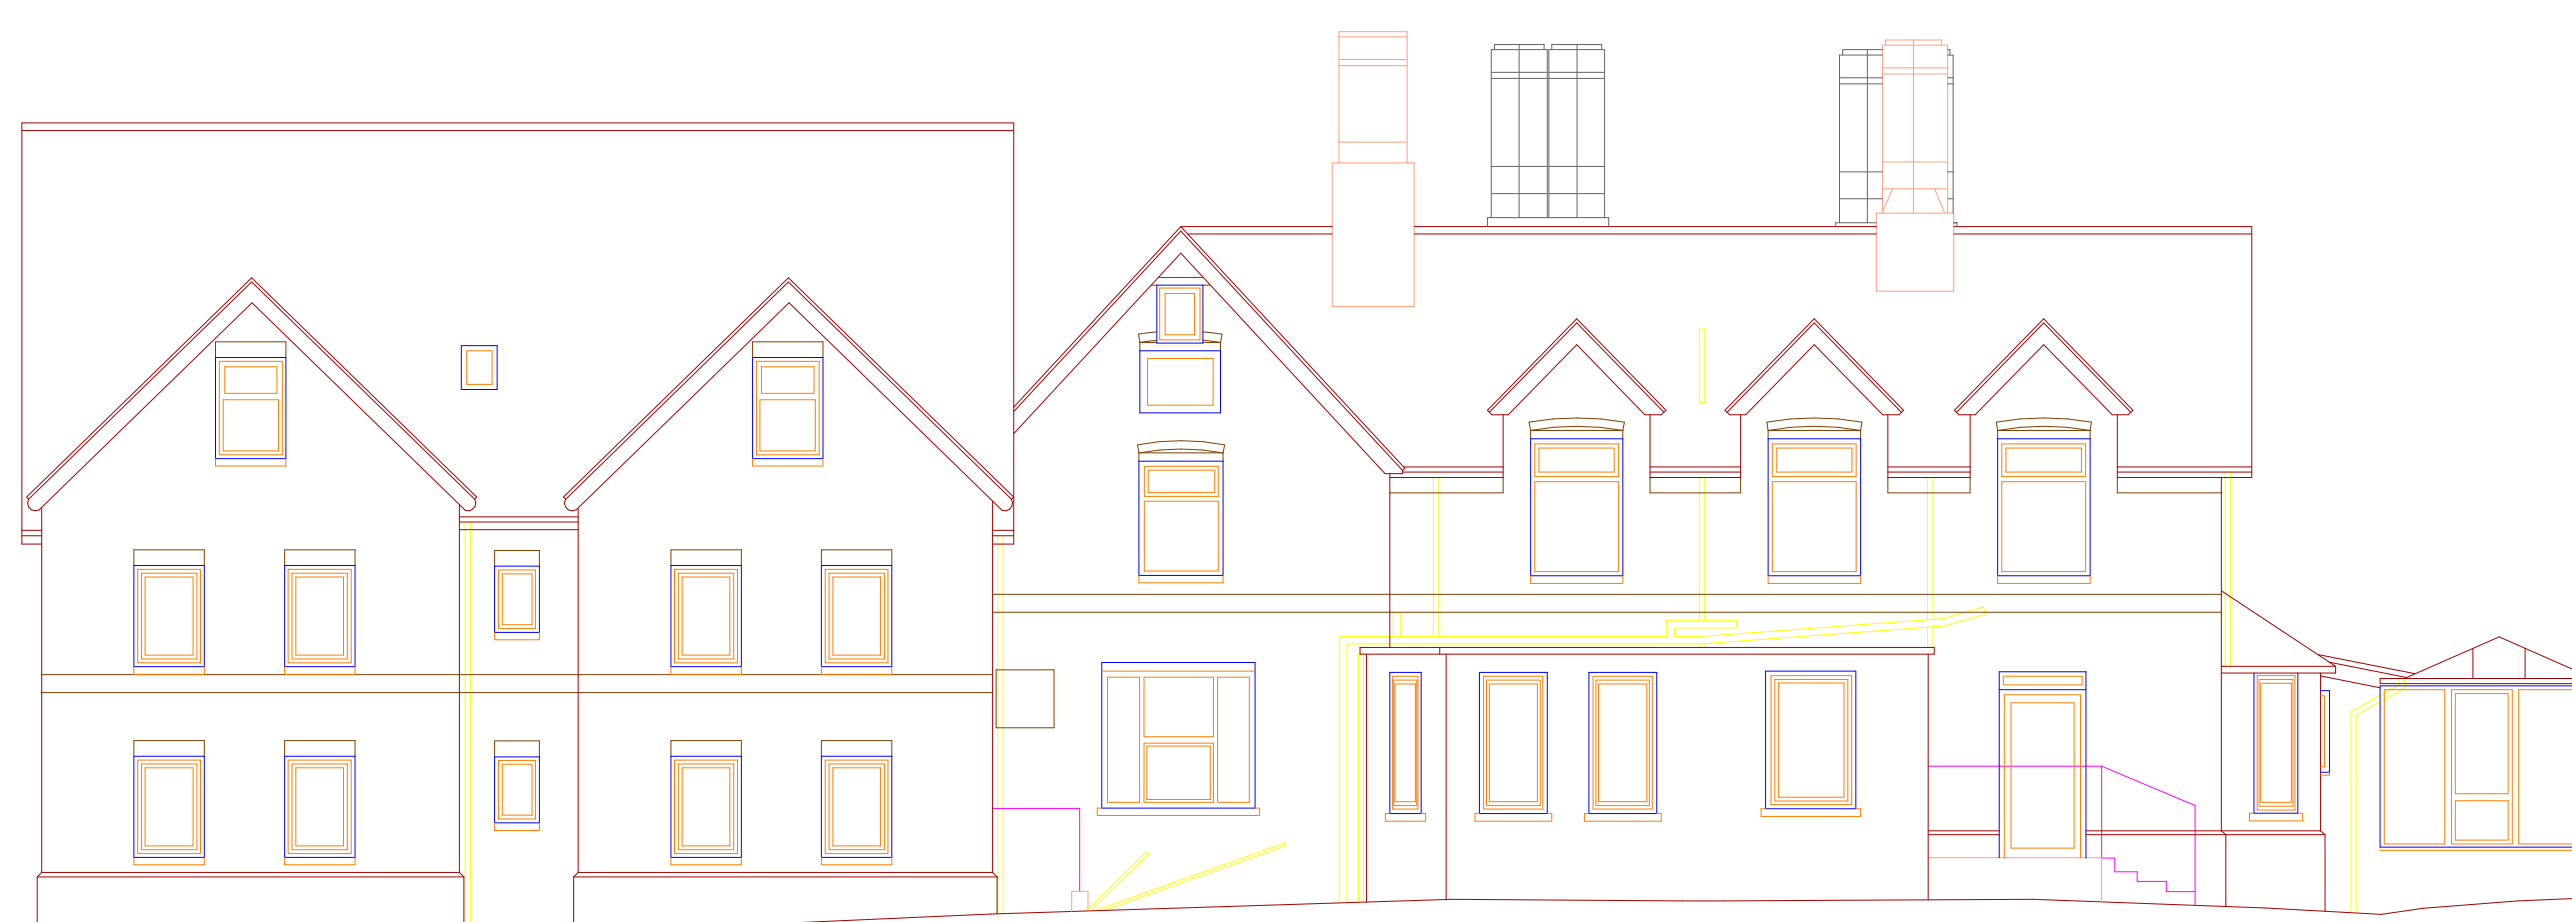

NORTH
ELEVATION

EAST
ELEVATION

SOUTH
ELEVATION

WEST
ELEVATION

**P. STUBBINGTON
LAND SURVEYS LTD**

THE HEAD
DURLEY BROOK ROAD
DURLEY
SOUTHAMPTON
HAMPSHIRE
SO32 2AR
TEL - 023 866 1876
MOBILE -
87973 348145
EMAIL -
PAUL@PLSURVEYS.COM

CONTRACT - OAKLANDS CARE HOME,
LOWER COMMON ROAD,
WEST WELFORD
TITLE - ELEVATIONS
SCALE - 1:100 @A1
DRAWING NO. 6911/02
DATE - JANUARY 2018
SURVEYOR - PS